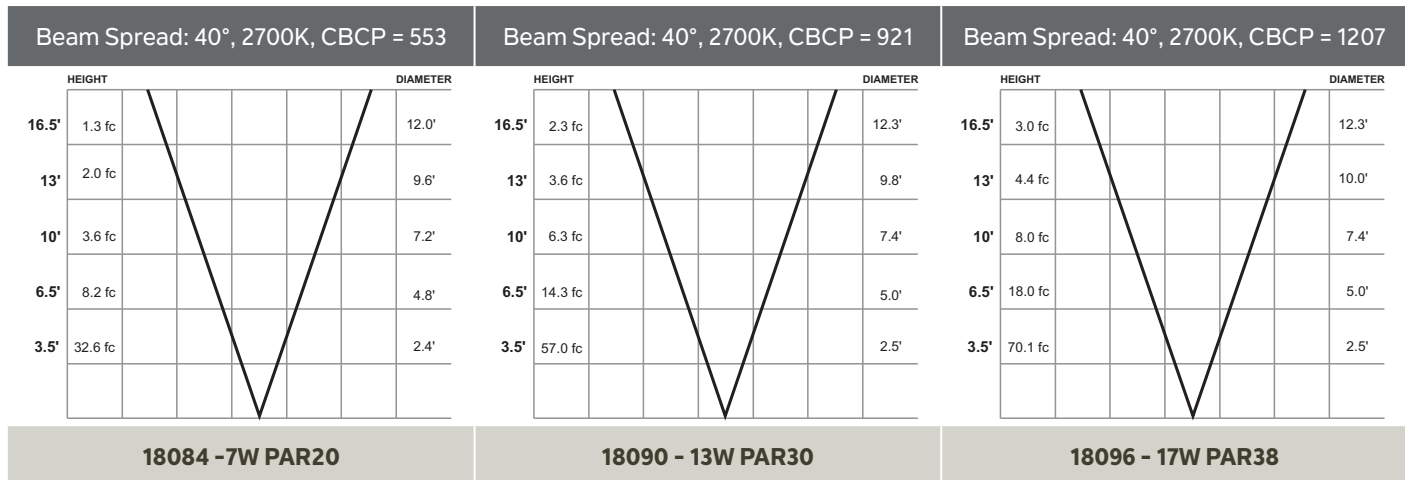

Features:

- Potted and/or coated electronics protect against moisture
- Operating range from 120V to 277V
- Design & listed for wet location & enclosed fixtures
- Can be used in open fixtures or outdoor sockets
- Cast aluminum heat sink, anodized black, for increased thermal management
- Integrated driver and transformer with high output LEDs tightly binned for high CRI, color uniformity and color quality
- 30,000 hour life in an enclosed fixture
- FCC compliance ensures no interference with other electronic devices
- High total lumens and lumens per watt (efficacy)
- Custom optics deliver center-to-edge beam uniformity and glare reduction
- Interior use as well
- 6-year warranty

PAR20
Wet Location

PAR30
Wet Location

PAR30
Longneck
Wet Location

PAR38
Wet Location

Photometrics: 120V-277V LED Lamps

* The curves indicate the illuminated area and the average illumination when the luminaire is at different distances. Stated foot-candles are for bare lamps only. For additional photometrics, visit Kichler.com/Landscape